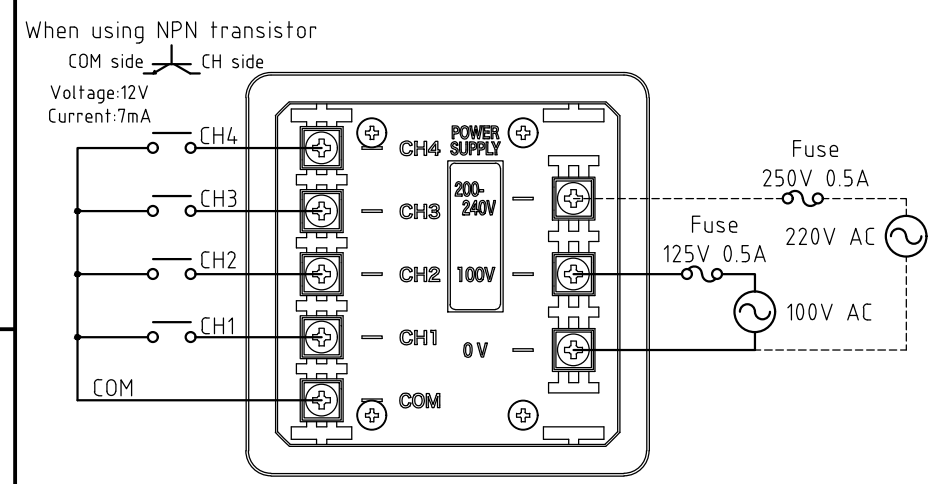

※1 Factory default setting(groupA)

※2 Sounds can be chosen from the sound list and combine freely using an SD card (Type : SDV-2GP Sold separately)

Hang two Mounting Angles on the hole of product's side face and tighten it's screws after inserting product in mounting hole .  
(Recommended tightening torque 0.7±0.1N·m)

\* Mounting hole dimension complies with IEC-61554(DIN-43700).

Product mounting drawing

BD-100A Wiring diagram

10	Mounting Angle	2	Accessory
9	+Pan Head Screw	1	M3X6 For Front Cover Mounting
8	Slot Waterproof Rubber	1	EPDM
7	+Pan Head Screw With Square Washer	8	M3X6 For Wiring
6	Terminal Cover	2	PC t=0.43
5	Rear Cover	1	ABS Dark Gray
4	Case	1	ABS Dark Gray
3	Waterproof Sheet	1	CR t=1.0
2	Front Cover	1	ABS Light Gray/Dark Gray
1	Front Panel	1	ABS Light Gray/Dark Gray
番号 No.	部品名 Part Name	数量 Qty.	記事 Remarks