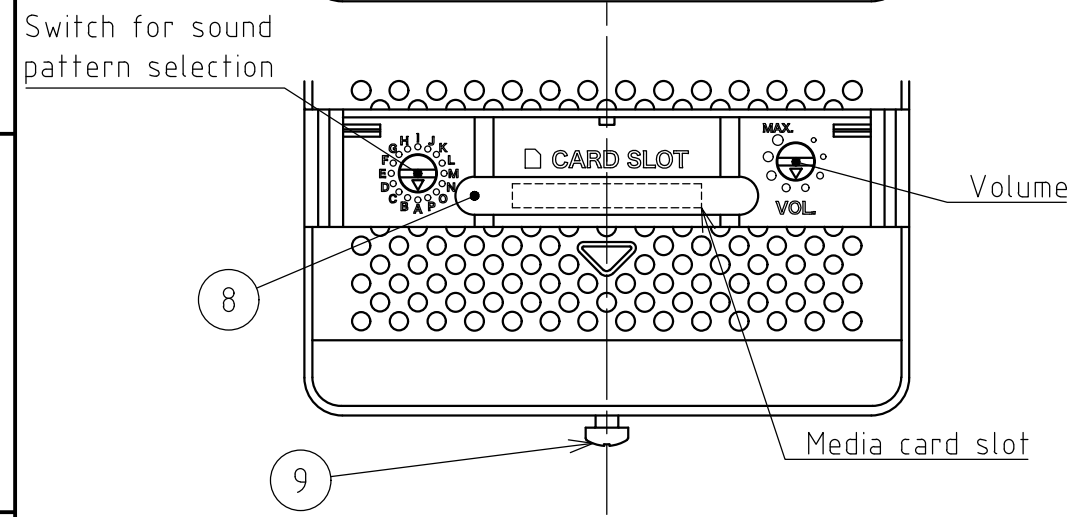

※1 Factory default setting(groupA)

※2 Sounds can be chosen from the sound list and combine freely using an SD card (Type : SDV-2GP Sold separately)

Hang two Mounting Angles on the hole of product's side face and tighten it's screws after inserting product in mounting hole .  
(Recommended tightening torque 0.7±0.1N·m)

\* Mounting hole dimension complies with IEC-61554(DIN-43700).

Product mounting drawing

BD-100A Wiring diagram

10	Mounting Angle	2	Accessory
9	+Pan Head Screw	1	M3X6 For Front Cover Mounting
8	Slot Waterproof Rubber	1	EPDM
7	+Pan Head Screw With Square Washer	8	M3X6 For Wiring
6	Terminal Cover	2	PC t=0.43
5	Rear Cover	1	ABS Dark Gray
4	Case	1	ABS Dark Gray
3	Waterproof Sheet	1	CR t=1.0
2	Front Cover	1	ABS Light Gray/Dark Gray
1	Front Panel	1	ABS Light Gray/Dark Gray
番号 No.	部品名 Part Name	数量 Qty.	記事 Remarks