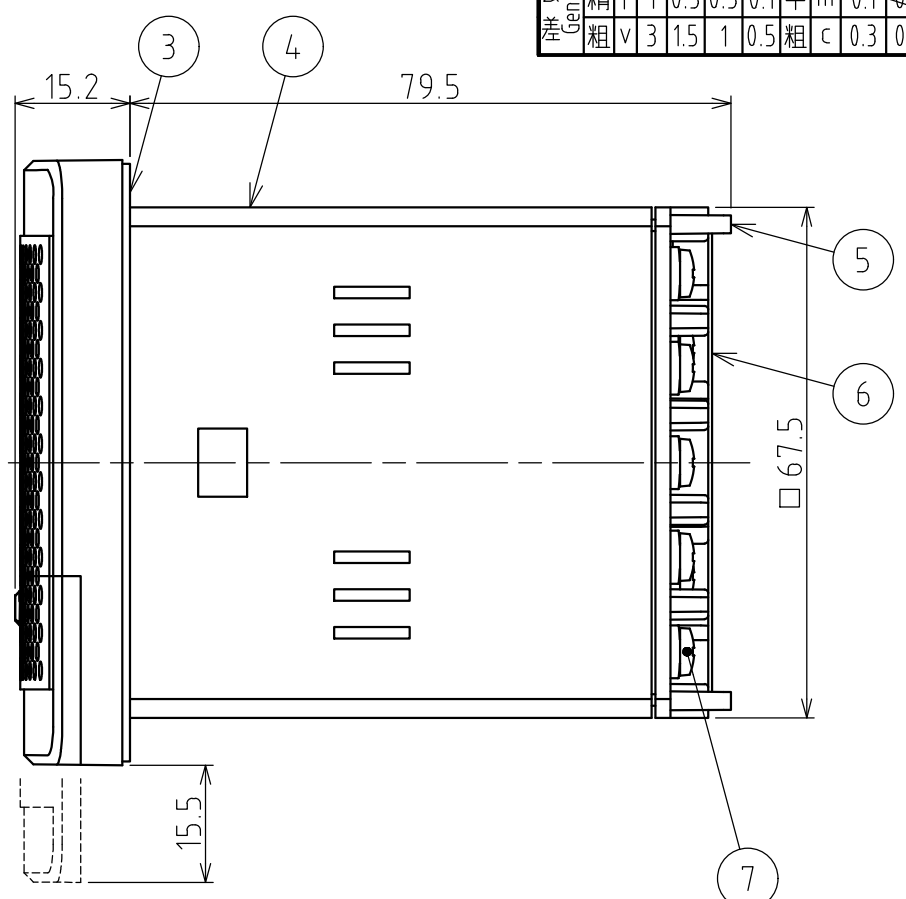

Hang two Mounting Angles on the hole of product's side face and tighten it's screws after inserting product in mounting hole .
(Recommended tightening torque 0.7±0.1N·m)

* Mounting hole dimension complies with IEC-61554(DIN-43700).

Product mounting drawing