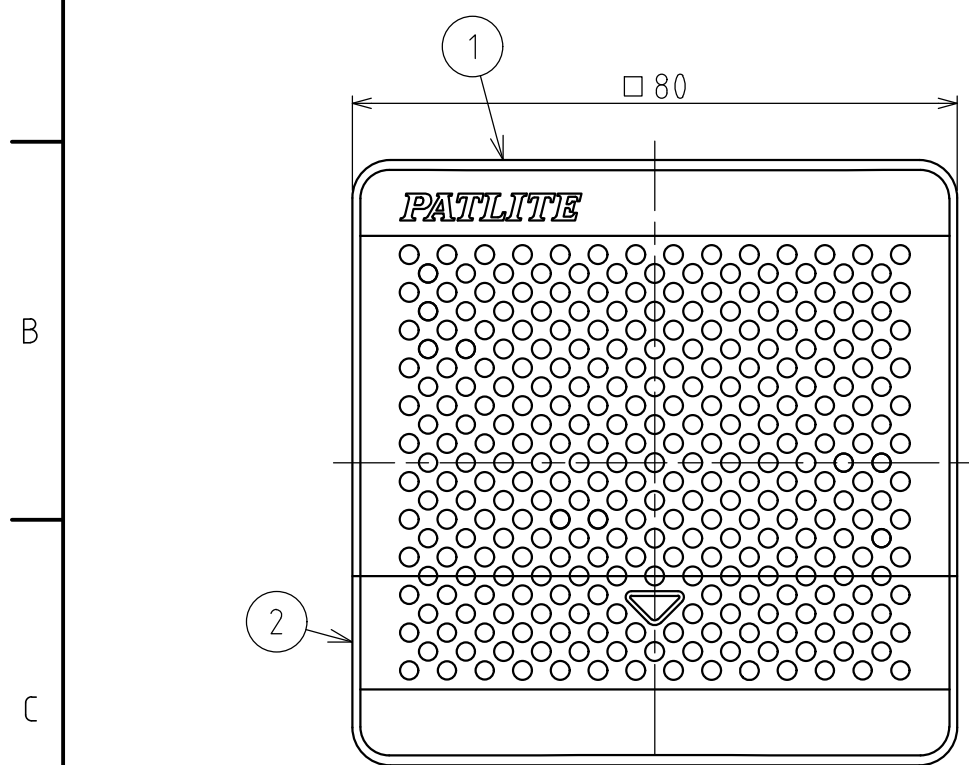

Hang two Mounting Angles on the hole of product's side face and tighten it's screws after inserting product in mounting hole .
(Recommended tightening torque 0.7±0.1N·m)

* Mounting hole dimension complies with IEC-61554(DIN-43700).

Product mounting drawing