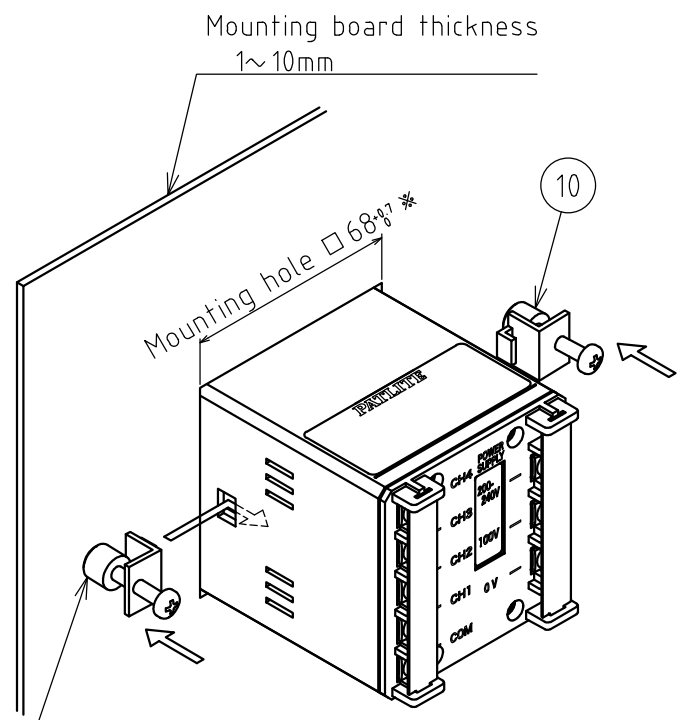

※1 Factory default setting(groupA)

※2 Sounds can be chosen from the sound list and combine freely using an SD card (Type : SDV-2GP Sold separately)

Hang two Mounting Angles on the hole of product's side face and tighten it's screws after inserting product in mounting hole .  
(Recommended tightening torque 0.7±0.1N·m)