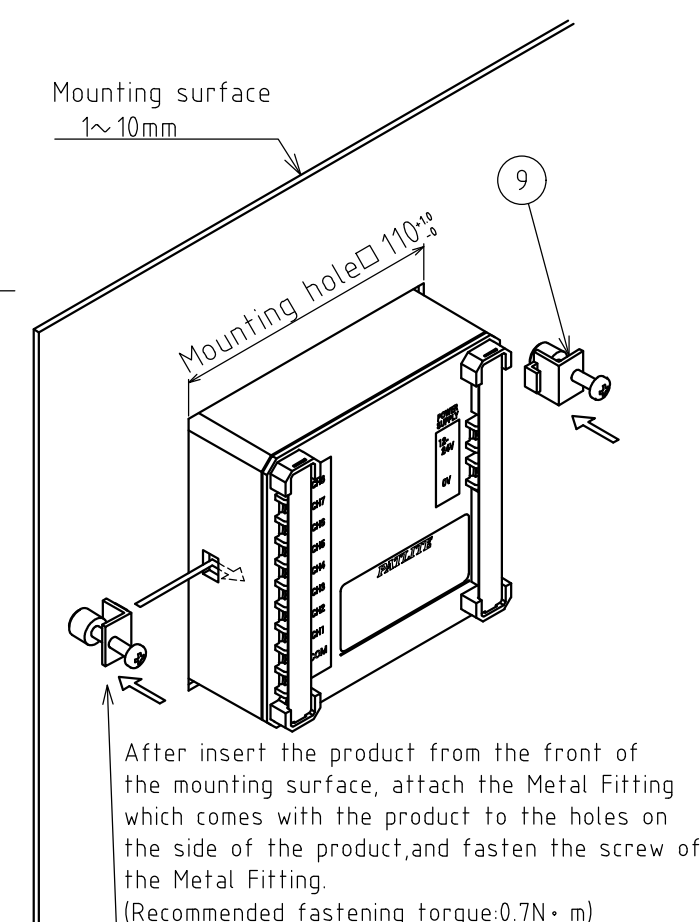

図番 Drawing No.	BK-100-W18	
改訂 Rev.	年月日 Date	改訂履歴 Revisions

9	Metal Fitting	2	Optional
8	Cross Recessed Pan Head Screw with Spring Washer	1	M3X6
7	Slot waterproof rubber	1	EPDM
6	Front cover	1	ABS
5	Terminal cover	2	PC, t=0.5
4	Terminal block	11	M3X6
3	Rear cover	1	ABS
2	Waterproof packing	1	CR, t=1.0
1	Case	1	ABS
番号 No.	部品名 Part Name	数量 Qty.	記事 Remarks