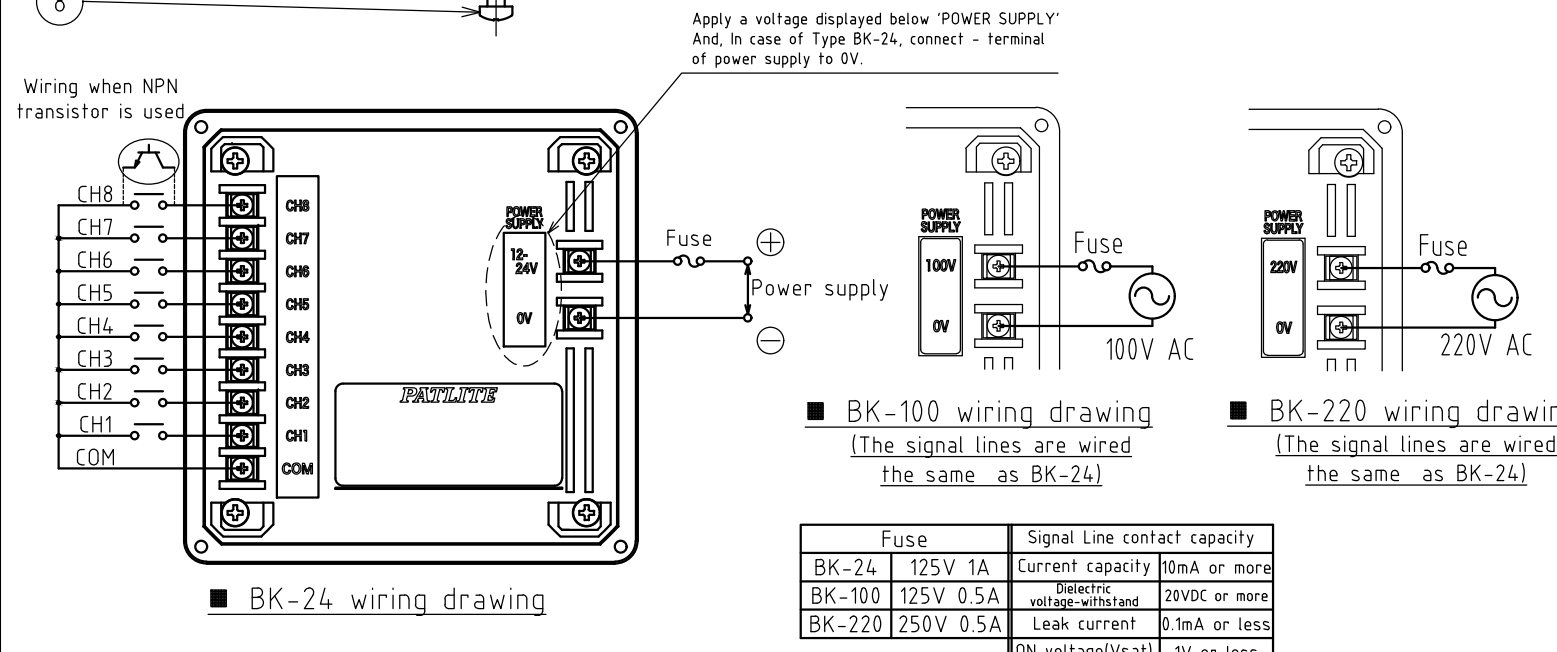

指定 公差 General tolerance	角度公差 ±[°]			寸法公差 ±[mm]							
	短辺 長さ Length of short side	~	~100	6	30	120	300	1000			
	精 f	1	0.5	0.3	0.1	中 m	0.1	0.3	0.5	0.7	1
	粗 v	3	1.5	1	0.5	粗 c	0.3	0.5	1	1.2	2

図番 Drawing No.	BK-100-W18	
改訂 Rev.	年月日 Date	改訂履歴 Revisions

9	Metal Fitting	2	Optional
8	Cross Recessed Pan Head Screw with Spring Washer	1	M3X6
7	Slot waterproof rubber	1	EPDM
6	Front cover	1	ABS
5	Terminal cover	2	PC, t=0.5
4	Terminal block	11	M3X6
3	Rear cover	1	ABS
2	Waterproof packing	1	CR, t=1.0
1	Case	1	ABS
番号 No.	部品名 Part Name	数量 Qty.	記事 Remarks

機種 Model	BK-24/100/220	特注 No. S.P.No.	-	図名 Name	Outer Dimension Drawing
品目コード Part No.	-	尺度 Scale	-	三角法 3rd Angle P.	単位 Unit mm

* Apply a voltage for the signal line.
Failure to do so may be damaged to the product.